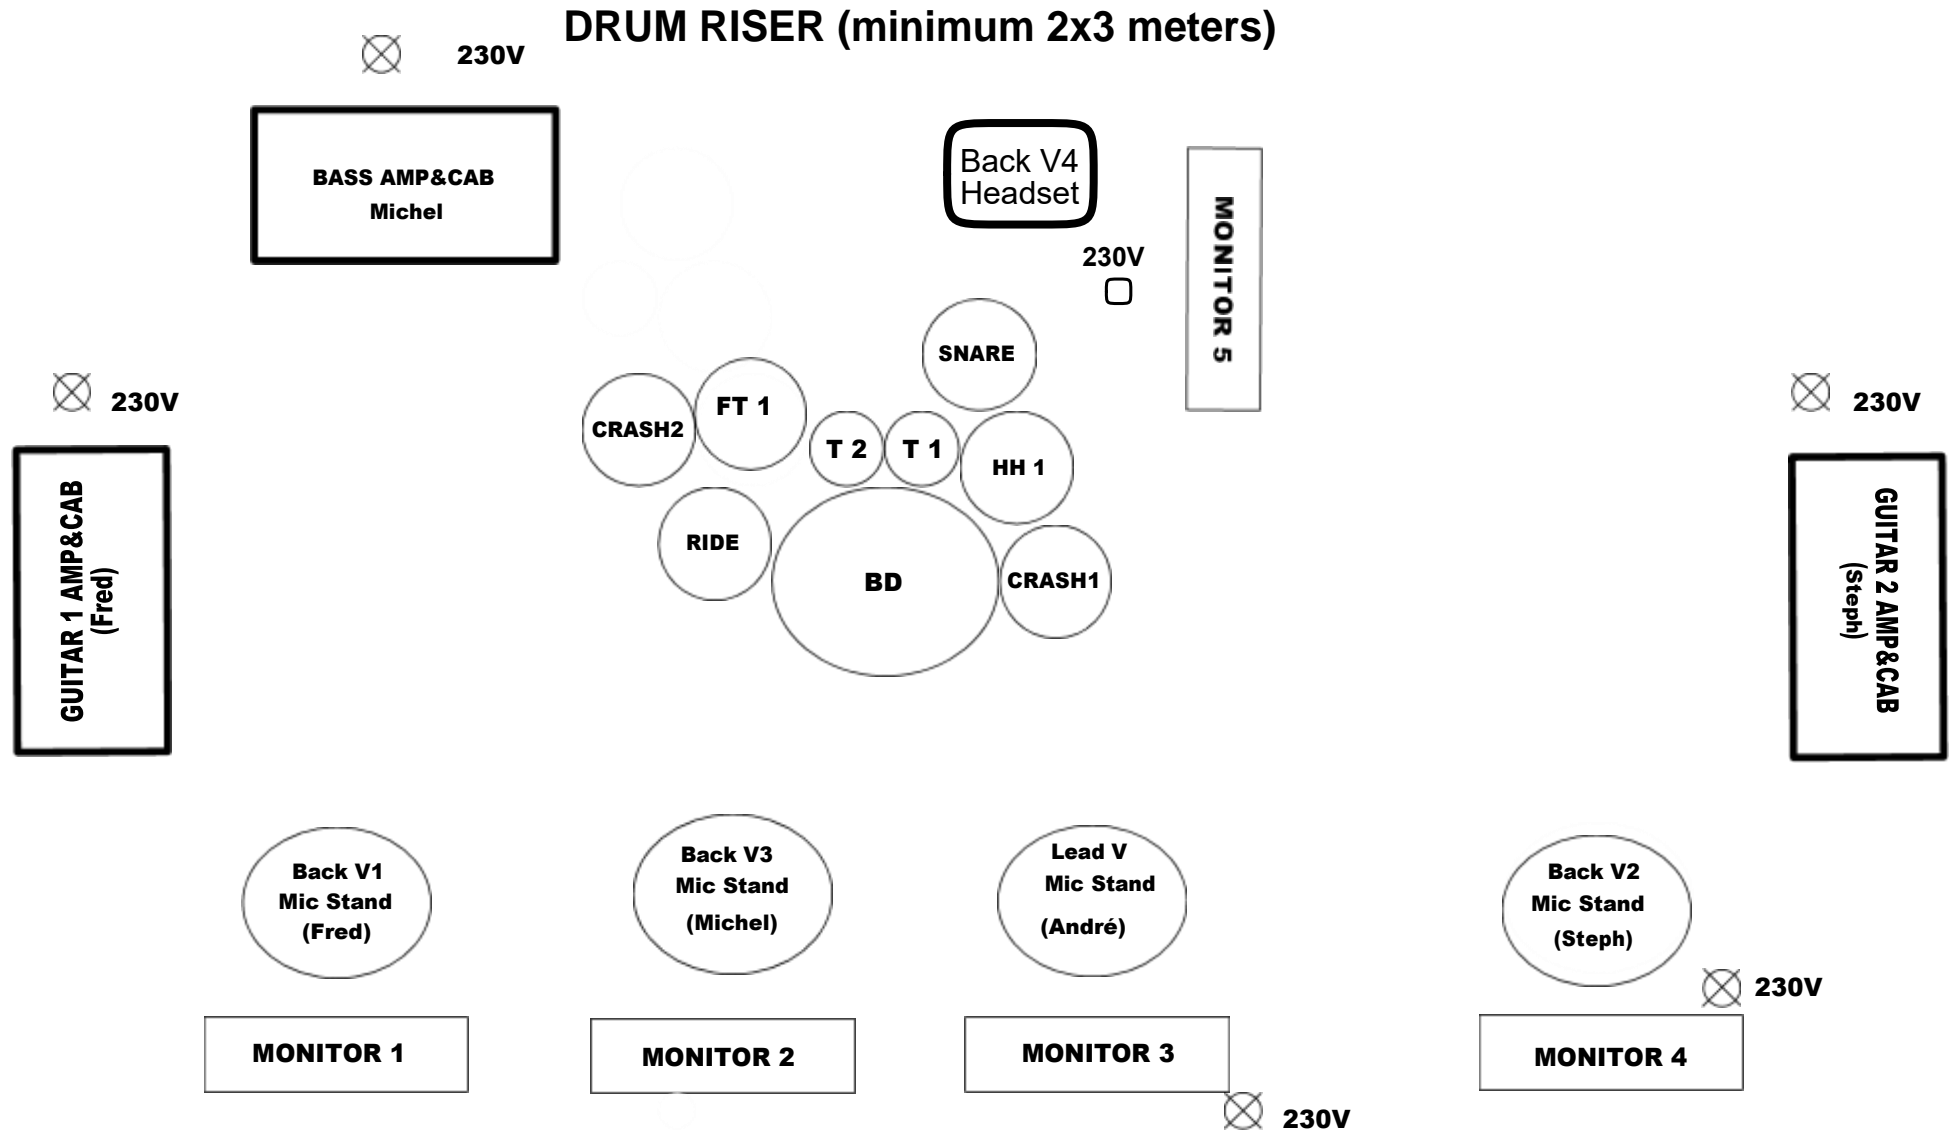

BACKWATER STAGE PLAN

Backwater provides it's own backline (Drum Kit, Guitar/Bass Amps&Cabs)